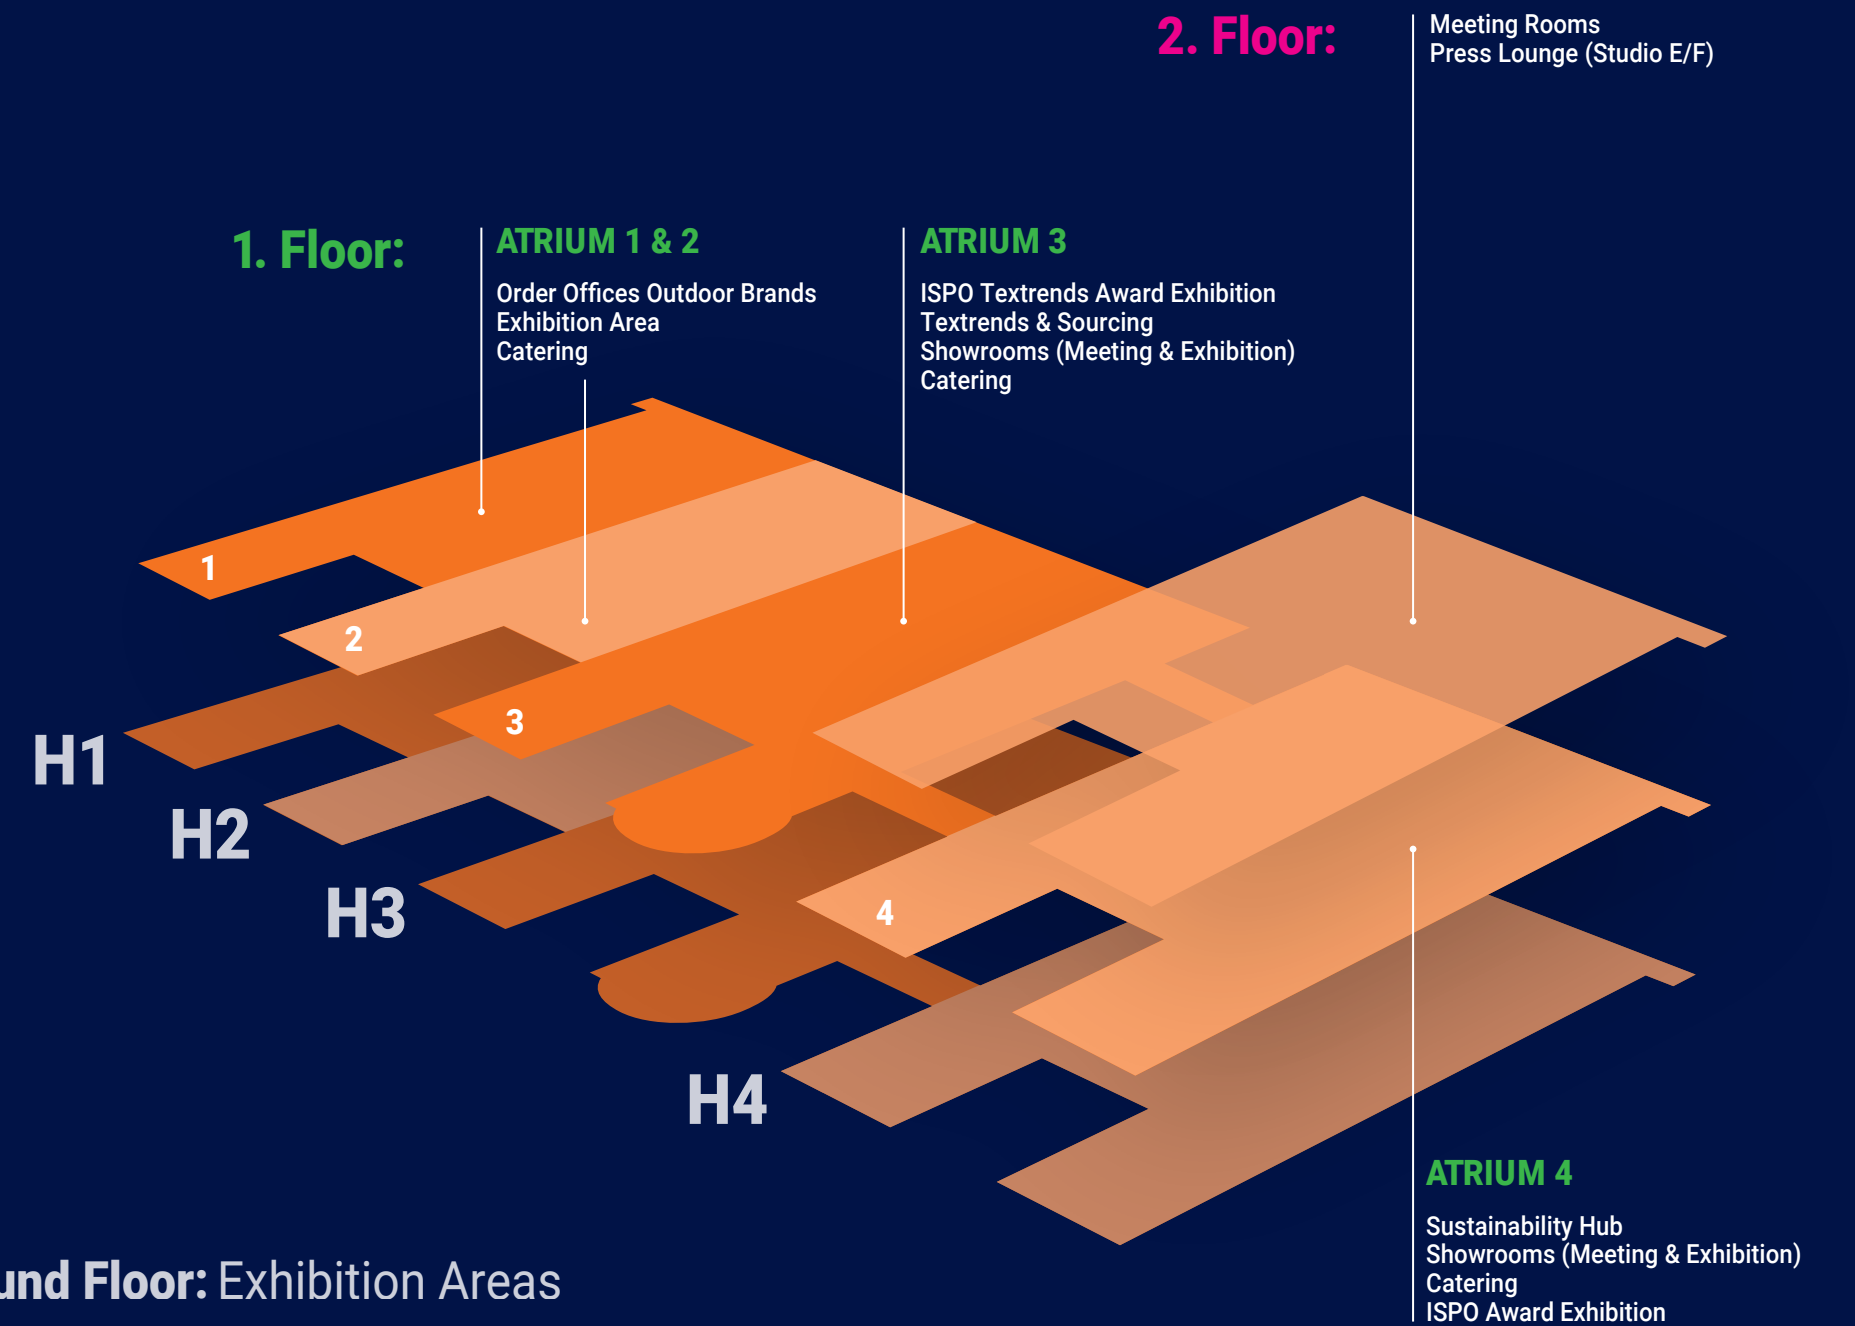

Lützelsteinerstraße

A9 Nürnberg /
Stuttgart / Salzburg

U
U6 Freimann
A9 München

MOC

Halls 1 – 4
Exhibition Areas:

Lilienthalallee

OutDoor Conference by EOG & NOW
OutDoor Parties
EOG Industry Breakfast

Outdoor Area:

- Exhibition Areas
- Outside Exhibition Area
- Networking, Conference, Catering & Party

OutDoor
by ISPO

U
U6 Kieferngarten

MOC

Ground Floor: Exhibition Areas

- H1** Watersports,
Outdoor Fitness,
Urban Outdoor & Sportswear,
Start-up Area
- H2** Urban Outdoor & Sportswear,
Trekking,
Hiking
- H3** (Trail) Running,
Trekking,
Hiking
- H4** Mountaineering,
Climbing,
Bouldering,
Camping

- Exhibition Areas
- First Floor
- Second Floor

OutDoor
by ISPO